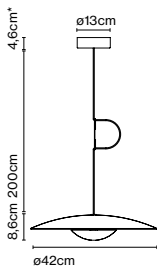

Ginger 42

Code	Finish	Dimming	Class
A662-025	● Oak - White	Triac	II
A662-026	● Wenge - White	Triac	II
A662-027	● Oak - White	DALI	I
A662-028	● Wenge - White	DALI	I
A662-029	● Oak - White	1-10V	I
A662-030	● Wenge - White	1-10V	I
A662-360	● Brushed brass - Brushed brass	Triac	II
A662-361	● Brushed brass - White	Triac	II
A662-362	● Black - White	Triac	II
A662-364	● Brushed brass - Brushed brass	DALI	I
A662-365	● Brushed brass - White	DALI	I
A662-366	● Black - White	DALI	I

Materials
Diffuser: Pressed wood or brushed aluminium
Dissipater: Aluminium

Dimmable: Yes
Integrated dimmer: No
Dimming protocols: Phase cut (Triac)
DALI, Casambi
1-10V

Product type: Pendant
Light source: LED SMD 700mA 16,28W 2700K CRI90 1873lm
Luminaire: 180 - 295 VAC TRIAC 19,71W 698lm
220 - 240 VAC DALI 20,32W 698lm
220 - 240 VAC 1-10V 20,85W 698lm
Weight: Net 2 kg – Gross 3,5 kg
Package: 57 x 53 x 17 cm – 3,5 kg Vol – 0,051 m³
LED included

Dimmable

CE

ERC

UK
CA

* 6.5cm (DALI)

Cable length: 2 m
Wire installation: Hardwired
Color cord: Black
Canopy color: Black

Product notes: Casambi available upon request