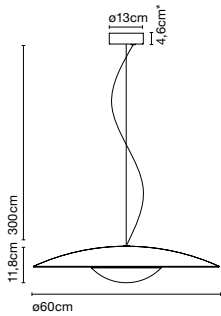

Ginger 60

Code	Finish	Dimming	Class
A662-742-2035-27K	🌰 Oak - White	Triac	II
A662-742-2135-27K	🌰 Wenge - White	Triac	II
A662-747-2035-27K	🌰 Oak - White	DALI	I
A662-747-2135-27K	🌰 Wenge - White	DALI	I
A662-744-2035-27K	🌰 Oak - White	1-10V	I
A662-744-2135-27K	🌰 Wenge - White	1-10V	I
A662-743-1515-27K	🟡 Brushed brass - Brushed brass	Triac	II
A662-743-1535-27K	🟡 Brushed brass - White	Triac	II
A662-743-3935-27K	⬛ Black - White	Triac	II
A662-748-1515-27K	🟡 Brushed brass - Brushed brass	DALI	I
A662-748-1535-27K	🟡 Brushed brass - White	DALI	I
A662-748-3935-27K	⬛ Black - White	DALI	I

Materials
Diffuser: Pressed wood or brushed aluminium
Dissipater: Aluminium

Dimmable: Yes
Integrated dimmer: No
Dimming protocols: Phase cut (Triac)
DALI, Casambi
1-10V

Product type: Pendant
Light source: LED SMD 700mA 22,4W 2700K CRI90 2933lm
Luminaire: 180 - 295 VAC TRIAC 26,09W 1165lm
220 - 240 VAC DALI 26,37W 1165lm
220 - 240 VAC 1-10V 27,15W 1165lm
Weight: Net 3,5 kg – Gross 6,2 kg
Package: 72 x 72 x 28 cm – 6,2 kg Vol – 0,1 m³
LED included

Dimmable

CE

ERC

UK
CA

Cable length: 3 m
Wire installation: Hardwired
Color cord: Black
Canopy color: Black

Product notes: Casambi available upon request