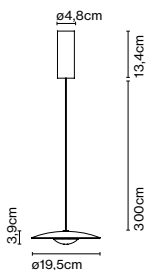

Materials  
 Diffuser: Pressed wood or brushed aluminium  
 Dissipater: Aluminium

Dimmable: Yes  
 Integrated dimmer: No  
 Dimming protocols: Phase cut (Triac)

Product type: Pendant  
 Light source: LED SMD 350mA 4,05W 2700K CRI90 463lm  
 Luminaire: 220 - 240 VAC TRIAC 5,72W 161lm  
 Weight: Net 0,6 kg – Gross 0,8 kg  
 Package: 23 x 21 x 10 cm – 0,8 kg Vol – 0,01 m<sup>3</sup>