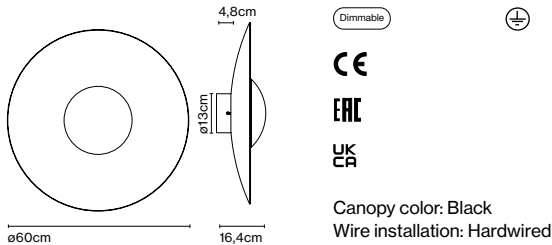

Ginger 60C

Code	Finish
A662-154	● Oak - White
A662-155	● Wenge - White
A662-156	● Oak - Oak
A662-157	● Wenge - Wenge
A662-386	● Brushed brass - Brushed brass
A662-387	● Black - White
A662-572-36-27K	● Mauve (RAL 010 70 10)
A662-572-37-27K	● Sand (RAL 050 85 10)
A662-572-38-27K	● Stone Grey (RAL 000 65 00)

Materials: Diffuser: Pressed wood or brushed aluminium
Dissipater: Aluminium
Canopy: Metal

Dimmable: Yes
Integrated dimmer: No
Dimming protocols: Phase cut (Triac)
Casambi

Product type: Wall / Ceiling
Light source: LED SMD 700mA 22,4W 2700K CRI90 2933lm
Luminaire: 180 - 295 VAC TRIAC 26,09W 1165lm
Weight: Net 3,3 kg – Gross 6,3 kg
Package: 72 x 72 x 28 cm – 6,3 kg Vol – 0,1 m³
LED included

Product notes: Casambi available upon request

DALI available upon request