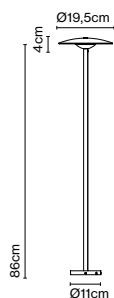

Product type: Bollard  
Light source: LED SMD 24Vdc 5W 2700K CRI90 495lm  
Luminaire: (Power supply not included) 161lm  
Weight: Net 1 kg – Gross 1,6 kg  
Package: 25 x 23 x 12 cm – 0,7 kg Vol – 0,007 m<sup>3</sup>  
15 x 13 x 98,5 cm – 0,9 kg Vol – 0,02 m<sup>3</sup>  
Product notes: 24V remote power supply to be ordered separately.  
LED included