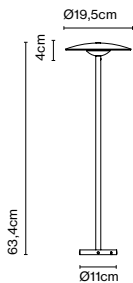

Product type: Bollard  
Light source: LED SMD 24Vdc 5W 2700K CRI90 495lm  
Luminaire: (Power supply not included) 161lm  
Weight: Net 0,9 kg – Gross 1,4 kg  
Package: 25 x 23 x 12 cm – 0,7 kg Vol – 0,007 m<sup>3</sup>  
15 x 13 x 66,5 cm – 0,7 kg Vol – 0,01 m<sup>3</sup>  
Product notes: 24V remote power supply to be ordered separately.  
LED included