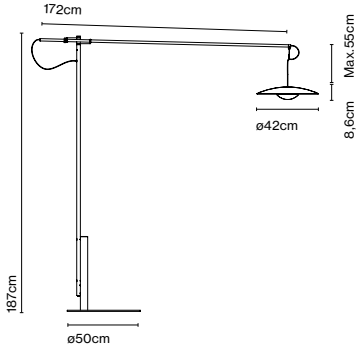

Ginger XL 42

Code A662-070
A662-071

Finish
● Oak - White
● Wenge - White

Materials
Diffuser: Pressed wood
Dissipater: Aluminium
Stem: Metal
Arm: Carbon fiber

Integrated dimmer: Yes
Dimmer type: Foot-operated progressive in-line dimmer

Product type: Floor
Light source: LED SMD 700mA 16,28W 2700K CRI90 1873lm
Luminaire: 85 - 264 VAC 17W 698lm
Weight: Net 23,8 kg – Gross 27,8 kg
Package: 57 x 53 x 17 cm – 2,8 kg Vol – 0,051 m³
191 x 20 x 11 cm – 10 kg Vol – 0,04 m³
63 x 63 x 4 cm – 15 kg Vol – 0,02 m³

LED included

Dimmer