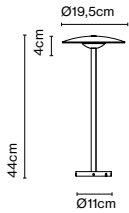

Product type: Bollard  
Light source: LED SMD 24Vdc 5W 2700K CRI90 495lm  
Luminaire: (Power supply not included) 161lm  
Weight: Net 0,8 kg – Gross 1,3 kg  
Package: 25 x 23 x 12 cm – 0,7 kg Vol – 0,007 m<sup>3</sup>  
15 x 13 x 48 cm – 0,6 kg Vol – 0,009 m<sup>3</sup>  
Product notes: 24V remote power supply to be ordered separately.  
LED included