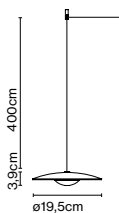

Ginger 20 - 24V

Code	Finish
A662-392	● Oak - White
A662-393	● Wenge - White
A662-394	● Oak - Oak
A662-395	● Wenge - Wenge
A662-344	● Brushed brass - Brushed brass
A662-345	● Brushed brass - White
A662-346	● Black - White

Materials	Dimmable: Yes
Diffuser: Pressed wood or brushed aluminium	Integrated dimmer: No
Dissipater: Aluminium	Dimming protocols: It depends on the purchased power supply.
	Phase cut (Triac)
	DALI

Product type: Pendant
Light source: LED SMD 24Vdc 5W 2700K CRI90 495lm
Luminaire: (Power supply not included) 161lm
Weight: Net 0,3 kg – Gross 0,5 kg
Package: 23 x 21 x 10 cm – 0,5 kg Vol – 0,01 m³
Product notes: Use with Cluster page 49. 1 pc. hook accessory included
LED included

Dimmable

CE

ERC

UK
CA

Cable length: 4 m
Wire installation: Hardwired
Color cord: Black