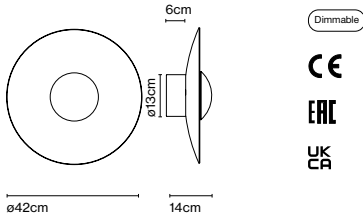

Product type: Wall / Ceiling  
Light source: LED SMD 700mA 16,28W 2700K CRI90 1873lm  
Luminaire: 180 - 295 VAC TRIAC 19,71W 698lm - Black-White  
180 - 295 VAC TRIAC 19,71W 186lm - Rust brown  
Weight: Net 1,8 kg – Gross 3,5 kg  
Package: 57 x 53 x 17 cm – 3,5 kg Vol – 0,051 m<sup>3</sup>  
Product notes: DALI and Casambi upon request  
LED included