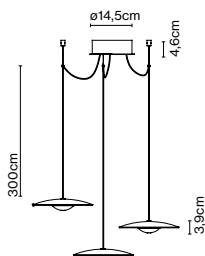

Materials  
 Diffuser: Pressed wood or brushed aluminium  
 Dissipater: Aluminium

Dimmable: Yes  
 Integrated dimmer: No  
 Dimming protocols: Phase cut (Triac)

Product type: Pendant  
 Light source: LED SMD 350mA 4,05W 2700K CRI90 463lm  
 Luminaire: 220 - 240 VAC TRIAC 5,72W 161lm  
 Weight: Net 0,6 kg – Gross 0,8 kg  
 Package: 23 x 21 x 10 cm – 0,8 kg Vol – 0,01 m<sup>3</sup>

Materials	Dimmable: Yes
Diffuser: Pressed wood or brushed aluminium	Integrated dimmer: No
Dissipater: Aluminium	Dimming protocols: Phase cut (Triac)

Product type: Pendant  
 Light source: LED SMD 350mA 4,1W(x3) 2700K CRI90 463lm(x3)  
 Luminaire: 220 - 240 VAC TRIAC 15,13W 161lm(x3)  
 Weight: Net 1,5 kg – Gross 2 kg  
 Package: 42 x 42 x 7 cm – 2 kg Vol – 0,01 m<sup>3</sup>  
 LED included