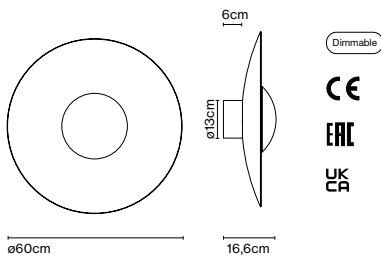

Product type: Wall / Ceiling  
Light source: LED SMD 700mA 22,4W 2700K CRI90 2933lm  
Luminaire: 180 - 295 VAC TRIAC 26,09W 1165lm - Black-White  
180 - 295 VAC TRIAC 26,09W 245lm - Rust brown  
Weight: Net 3,6 kg – Gross 6,3 kg  
Package: 67 x 67 x 24 cm – 6,3 kg Vol – 0,1 m<sup>3</sup>  
Product notes: DALI and Casambi upon request  
LED included