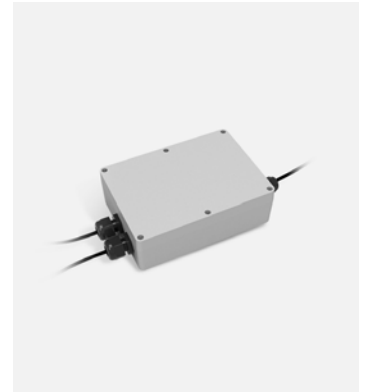

Ginger: Connection Box

Code	Description	Dimming	Class
A666-210	Connection box 50W - 24V - IP67 (230 x 126 x 56mm)	Triac	II
A666-211	Connection box 35W - 24V - IP67 (230 x 126 x 56mm)	DALI	II
A666-212	Connection box 120W - 24V - IP67 (280 x 165 x 82mm)	DALI	II
A666-611	Connection box 35W - 24V - IP67 (230 x 126 x 56mm)	Casambi	II
A666-612	Connection box 120W - 24V - IP67 (280 x 165 x 82mm)	Casambi	II