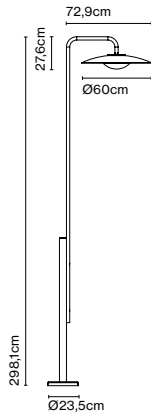

Ginger 60/298

Code A662-735
Finish **Black-White** (RAL 9005-9010)

Materials: Diffuser: Aluminium
Structure: Stainless Steel
Dissipater: Aluminium

Dimmable: Yes
Integrated dimmer: No
Dimming: Depending on the connection ON / OFF
1-10V

Product type: Lamppost
Light source: LED SMD 1050mA 33,8W 2700K CRI90 4037lm
Luminaire: 90 - 305 VAC 1-10V 35,8W 1463lm
Weight: Net 13,25 kg – Gross 20,05 kg
Package: 68 x 69 x 24 cm – 5,7 kg Vol – 0,11 m³
61 x 16 x 255 cm – 11,1 kg Vol – 0,25 m³
25 x 25 x 44 cm – 3,25 kg Vol – 0,03 m³
LED included

Dimmable

CE

IP65

ERC

UK
CA