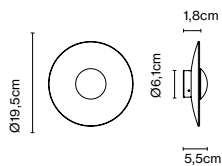

Ginger 20C IP65

Code
A662-550-31
A662-550-39

Finish
● Rust Brown
● Black - White (RAL 9005-9010)

Materials
Diffuser: Aluminium
Dissipater: Aluminium

Dimmable: Yes
Integrated dimmer: No
Dimming protocols: It depends on the purchased power supply.
Phase cut (Triac)
DALI

Product type: Wall / Ceiling
Light source: LED SMD 24Vdc 5W 2700K CRI90 495lm
Luminaire: (Power supply not included) 161lm - Black-White
(Power supply not included) 291lm - Rust brown
Weight: Net 0,5 kg – Gross 0,7 kg
Package: 24 x 21 x 10 cm – 0,7 kg Vol – 0,01 m³
Product notes: 24V remote power supply to be ordered separately.
LED included

Dimmable

CE

IP65

ERC

UK
CA

Power supplies on page 136

Canopy color: Black