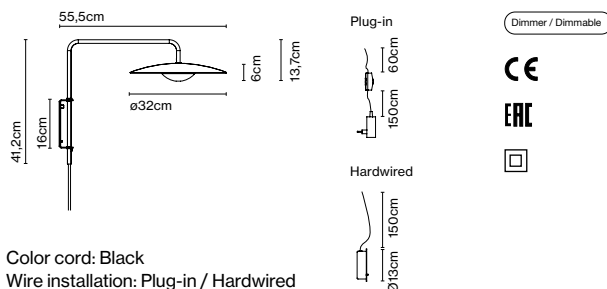

Ginger A

Code Finish Dimmer

Plug-in
A662-074 Oak - White Progressive
A662-075 Wenge - White Progressive

Hardwired (Canopy)
A662-081 Oak - White Triac / on-off
A662-082 Wenge - White Triac / on-off

RSC (Recessed canopy)
A662-130 Oak - White Triac
A662-131 Wenge - White Triac

Materials Integrated dimmer: Yes (Plug-in version)
Diffuser: Pressed wood Dimmer type: Progressive dimmer from 0
Dissipater: Aluminium to 100
Structure: Metal Dimming protocols: Phase cut (Triac)

Product type: Wall
Light source: LED SMD 700mA 8,2W 2700K CRI90 913lm
Luminaire: 220 - 240 VAC TRIAC 9,89W 350lm
Weight: Net 1,5 kg – Gross 3 kg
Package: 57 x 53 x 17 cm – 3 kg Vol – 0,051 m³
LED included

Color cord: Black

Wire installation: Plug-in / Hardwired