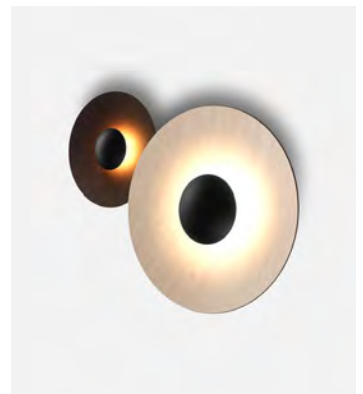

Accessory C2 42/60

Code	Finish
Structure A662-423	● Black
Shades 42	
A662-438	● Oak - White
A662-439	● Wenge - White
A662-440	● Oak - Oak
A662-441	● Wenge - Wenge
A662-442	● Brushed brass - Brushed brass
A662-443	● Black - White
A662-575-36-27K	● Mauve (RAL 010 70 10)
A662-575-37-27K	● Sand (RAL 050 85 10)
A662-575-38-27K	● Stone Grey (RAL 000 65 00)