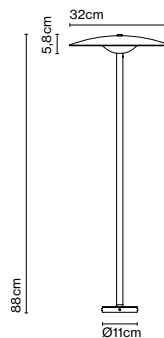

Ginger B 32/88 NEW

Code
A662-594-31-27K ■ Rust Brown - White
A662-594-39-27K ■ Black - White (RAL 9005-9010)

Materials
Diffuser: Aluminium
Structure: Stainless steel

Dimmable: Yes
Integrated dimmer: No
Dimming protocols: It depends on the purchased power supply.
Phase cut (Triac)
DALI

Product type: Bollard
Light source: LED SMD 24Vdc 10W 2700K CRI90 1038lm
Luminaire: (Power supply not included) 350lm
Weight: Net 1,9 kg – Gross 3,3 kg
Package: 14 x 13 x 88 cm - 1,4 kg – VOL - 0,02 m³
43 x 48 x 16 cm - 1,9 kg – VOL - 0,03 m³
Product notes: 24V remote power supply to be ordered separately.
LED included

Dimmable

CE

IP65

ERC

UK
CA