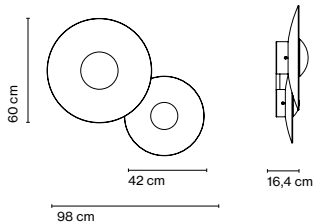

Accessory C2 42/60

Code	Finish
Structure A662-423	● Black
Shades 42	
A662-438	● Oak - White
A662-439	● Wenge - White
A662-440	● Oak - Oak
A662-441	● Wenge - Wenge
A662-442	● Brushed brass - Brushed brass
A662-443	● Black - White
A662-575-36-27K	● Mauve (RAL 010 70 10)
A662-575-37-27K	● Sand (RAL 050 85 10)
A662-575-38-27K	● Stone Grey (RAL 000 65 00)