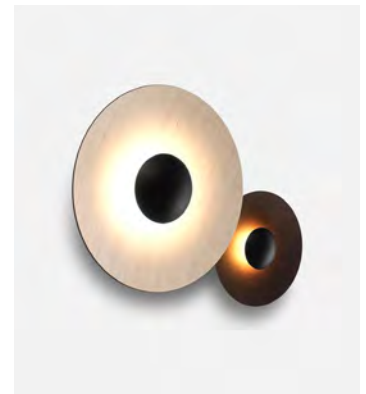

Canopy color: Black
Wire installation: Hardwired