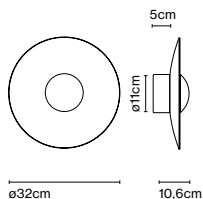

Ginger 32C IP65

Code
A662-551-31
A662-551-39

Finish
● Rust Brown
● Black - White (RAL 9005-9010)

Materials
Diffuser: Aluminium
Dissipater: Aluminium

Dimmable: Yes
Integrated dimmer: No
Dimming protocols: Phase cut (Triac)

Product type: Wall / Ceiling
Light source: LED SMD 700mA 8,2W 2700K CRI90 913lm
Luminaire: 220 - 240 VAC TRIAC 9W 350lm - Black-White
220 - 240 VAC TRIAC 9W 811lm - Rust Brown
Weight: Net 0,9 kg – Gross 2 kg
Package: 43 x 48 x 17 cm – 2 kg Vol – 0,04 m³
Product notes: DALI and Casambi upon request
LED included

Dimmable

CE

IP65

ERC

UK
CA

Canopy color: Black