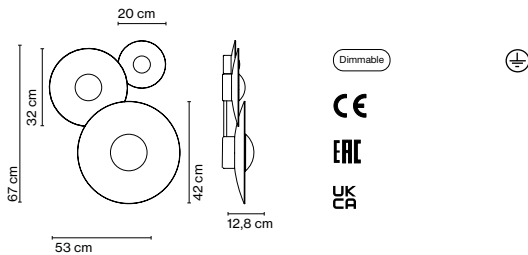

Product type: Wall / Ceiling
Light source: LED SMD 700mA 28,5W 2700K CRI90 3243lm
Luminaire: 180 - 295 VAC TRIAC 33,5W 1209lm
Weight: Net 7,8 kg – Gross 10 kg
Package: 23 x 21 x 10 cm – 1 kg Vol – 0,01 m³
          57 x 53 x 17 cm – 3,5 kg Vol – 0,051 m³
          57 x 53 x 17 cm – 3 kg Vol – 0,051 m³
          53 x 53 x 12 cm – 2,5 kg Vol – 0,03 m³
Product notes: Accessory to combine Ginger models 20 C, 32 C, and 42 C for a single junction box.