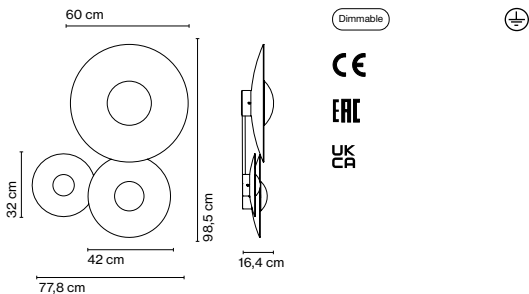

Product type: Wall / Ceiling
Light source: LED SMD 700mA 47W 2700K CRI90 5719lm
Luminaire: 180 - 295 VAC TRIAC 55,2W 2213lm
Weight: Net 11,8 kg – Gross 13,5 kg
Package: 57 x 53 x 17 cm – 3 kg Vol – 0,051 m³
          57 x 53 x 17 cm – 3,5 kg Vol – 0,051 m³
          72 x 72 x 28 cm – 5 kg Vol – 0,098 m³
          63 x 62 x 7 cm – 3 kg Vol – 0,027 m³
Product notes: Accessory to combine Ginger models 32 C, 42 C, and 60 C for a single junction box.