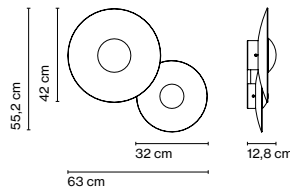

Accessory C2 32/42

Code	Finish
Structure A662-422	● Black
Shades 32	
A662-432	● Oak - White
A662-433	● Wenge - White
A662-434	● Oak - Oak
A662-435	● Wenge - Wenge
A662-436	● Brushed brass - Brushed brass
A662-437	● Black - White
A662-574-36-27K	● Mauve (RAL 010 70 10)
A662-574-37-27K	● Sand (RAL 050 85 10)
A662-574-38-27K	● Stone Grey (RAL 000 65 00)