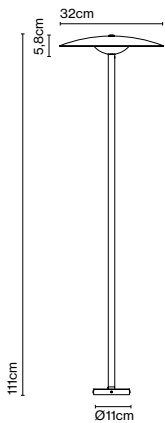

Code   Finish
A662-595-31-27K   ● Rust Brown - White
A662-595-39-27K   ● Black - White (RAL 9005-9010)

Materials   Dimmable: Yes
Diffuser: Aluminium   Integrated dimmer: No
Structure: Stainless steel   Dimming protocols: It depends on the
                                         purchased power supply.
                                         Phase cut (Triac)
                                         DALI

Product type: Bollard
Light source: LED SMD 24Vdc 10W 2700K CRI90 1038lm
Luminaire: (Power supply not included) 350lm
Weight: Net 2,1 kg – Gross 3,6 kg
Package: 14 x 12 x 111 cm - 1,7 kg – VOL - 0,02 m³
            43 x 48 x 16 cm - 1,9 kg – VOL - 0,03 m³
Product notes: 24V remote power supply to be ordered separately.
LED included