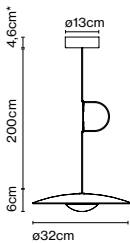

Ginger 32

Code	Finish	Dimming	Class
A662-019	● Oak - White	Triac	II
A662-020	● Wenge - White	Triac	II
A662-021	● Oak - White	DALI	I
A662-022	● Wenge - White	DALI	I
A662-023	● Oak - White	1-10V	I
A662-024	● Wenge - White	1-10V	I
A662-352	● Brushed brass - Brushed brass	Triac	II
A662-353	● Brushed brass - White	Triac	II
A662-354	● Black - White	Triac	II
A662-356	● Brushed brass - Brushed brass	DALI	I
A662-357	● Brushed brass - White	DALI	I
A662-358	● Black - White	DALI	I

Materials
Diffuser: Pressed wood or brushed aluminium
Dissipater: Aluminium

Dimmable: Yes
Integrated dimmer: No
Dimming protocols: Phase cut (Triac)
DALI, Casambi
1-10V

Product type: Pendant
Light source: LED SMD 700mA 8,2W 2700K CRI90 913lm
Luminaire: 220 - 240 VAC TRIAC 10,87W 350lm
220 - 240 VAC DALI 11,59W 350lm
220 - 240 VAC 1-10V 10,36W 350lm
Weight: Net 1,4 kg – Gross 2,5 kg
Package: 48 x 48 x 17 cm – 2,5 kg Vol – 0,04 m³
LED included

Dimmable

CE

ERC

UK
CA

* 6,5cm (DALI)

Cable length: 2 m
Wire installation: Hardwired
Color cord: Black
Canopy color: Black

Product notes: Casambi available upon request