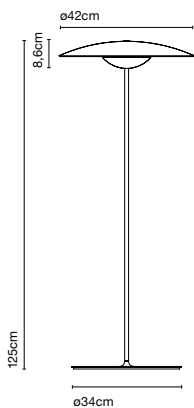

Product type: Table  
Light source: LED SMD 700mA 8,2W 2700K CRI90 913lm  
Luminaire: 85 - 264 VAC 10,56W 350lm  
Weight: Net 2,6 kg – Gross 4,5 kg  
Package: 58 x 53 x 17 cm – 4,5 kg Vol – 0,05 m<sup>3</sup>  
LED included

Product type: Table  
Light source: LED SMD 700mA 16,28W 2700K CRI90 1873lm  
Luminaire: 85 - 264 VAC 16,85W 698lm  
Weight: Net 3,4 kg – Gross 5,6 kg  
Package: 61 x 61 x 22 cm – 5,6 kg Vol – 0,08 m<sup>3</sup>  
LED included

Product type: Floor  
Light source: LED SMD 700mA 16,28W 2700K CRI90 1873lm  
Luminaire: 85 - 264 VAC 17W 698lm  
Weight: Net 4,9 kg – Gross 8,5 kg  
Package: 57 x 53 x 17 cm – 6,5 kg Vol – 0,051 m<sup>3</sup>  
19 x 18 x 133 cm – 2 kg Vol – 0,045 m<sup>3</sup>  
LED included