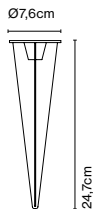

Code                      Finish  
 A662-555                ● Stainless steel

Materials  
 Structure: Stainless steel 316 L

Product type: Accessory  
 Weight: Net 0,3 kg – Gross 0,4 kg  
 Package: 14 x 14 x 28 cm - 0,4 kg – VOL - 0,006 m<sup>3</sup>