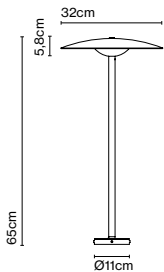

Ginger B 32/65 NEW

Code
A662-593-31-27K ■ Rust Brown - White
A662-593-39-27K ■ Black - White (RAL 9005-9010)

Materials
Diffuser: Aluminium
Structure: Stainless steel

Dimmable: Yes
Integrated dimmer: No
Dimming protocols: It depends on the purchased power supply.
Phase cut (Triac)
DALI

Product type: Bollard
Light source: LED SMD 24Vdc 10W 2700K CRI90 1038lm
Luminaire: (Power supply not included) 350lm
Weight: Net 1,7 kg – Gross 3,1 kg
Package: 14 x 13 x 65 cm - 1,16 kg – VOL - 0,01 m³
43 x 48 x 16 cm - 1,9 kg – VOL - 0,03 m³
Product notes: 24V remote power supply to be ordered separately.
LED included

Dimmable

CE

IP65

ERC

UK
CA