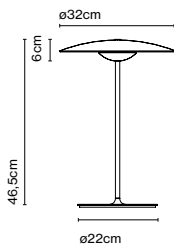

Ginger S

Code	Finish
A662-031	● Oak - White
A662-032	● Wenge - White

Materials
Diffuser and base: Pressed wood
Dissipater: Aluminium
Stem: Aluminium

Integrated dimmer: Yes
Dimmer type: Progressive from 0 to 100

Product type: Table
Light source: LED SMD 700mA 8,2W 2700K CRI90 913lm
Luminaire: 85 - 264 VAC 10,56W 350lm
Weight: Net 2,6 kg – Gross 4,5 kg
Package: 58 x 53 x 17 cm – 4,5 kg Vol – 0,05 m³
LED included

Cable length: 2 m
Wire installation: Plug-in
Color cord: Black
Switch location: In-line