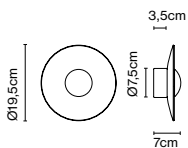

Ginger 20C

Code	Finish
A662-376	● Oak - White
A662-377	● Wenge - White
A662-378	● Oak - Oak
A662-379	● Wenge - Wenge
A662-380	● Brushed brass - Brushed brass
A662-381	● Black - White
A662-569-36-27K	● Mauve (RAL 010 70 10)
A662-569-37-27K	● Sand (RAL 050 85 10)
A662-569-38-27K	● Stone Grey (RAL 000 65 00)

Materials
Diffuser: Pressed wood or brushed aluminium
Dissipater: Aluminium
Canopy: Metal

Dimmable: Yes
Integrated dimmer: No
Dimming protocols: Phase cut (Triac)

Product type: Wall / Ceiling
Light source: LED SMD 350mA 4,05W 2700K CRI90 463lm
Luminaire: 220 - 240 VAC TRIAC 5,72W 161lm
Weight: Net 0,4 kg – Gross 0,7 kg
Package: 24 x 21 x 10 cm – 0,7 kg Vol – 0,01 m³
LED included

Dimmable

Canopy color: Black
Wire installation: Hardwired