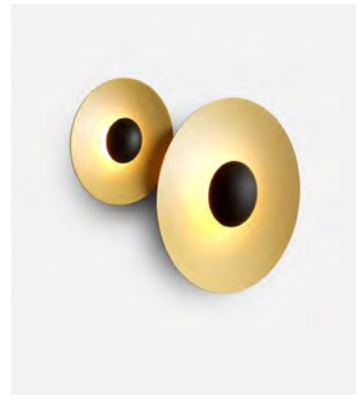

Accessory C2 32/42

Code	Finish
Structure A662-422	● Black
Shades 32	
A662-432	● Oak - White
A662-433	● Wenge - White
A662-434	● Oak - Oak
A662-435	● Wenge - Wenge
A662-436	● Brushed brass - Brushed brass
A662-437	● Black - White
A662-574-36-27K	● Mauve (RAL 010 70 10)
A662-574-37-27K	● Sand (RAL 050 85 10)
A662-574-38-27K	● Stone Grey (RAL 000 65 00)